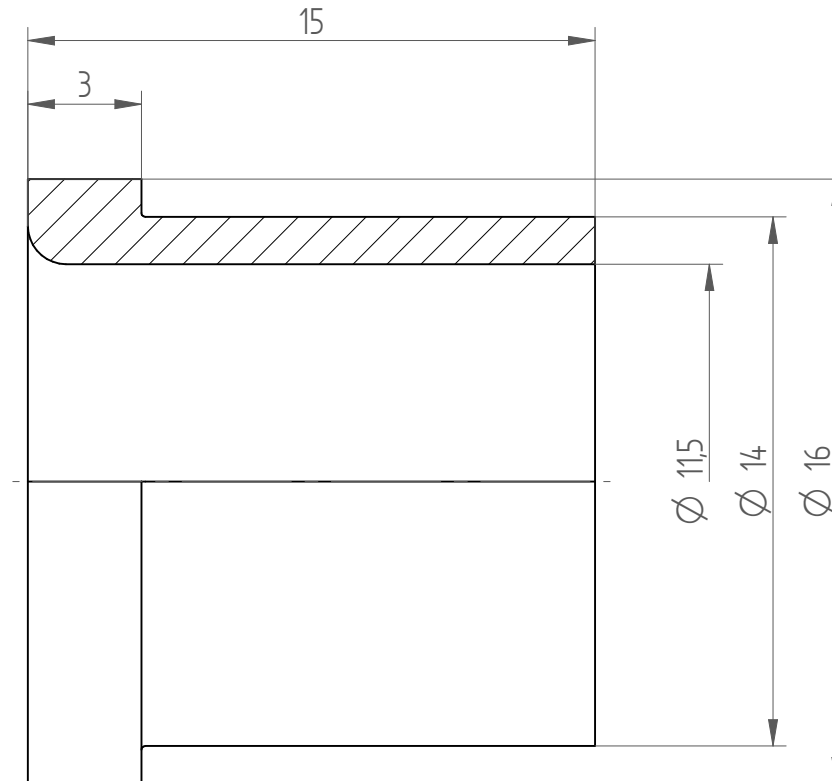

Swiss
Precision
Tools

REGO-FIX®

REGO-FIX AG
Obermattweg 60
4456 Tenniken / Switzerland

Phone +41 61 976 14 66
Fax +41 61 976 14 14
www.rego-fix.com

This is a non-controlled copy. All information given herein is subject to change without notice

The information given herein has been carefully checked and is believed to be correct. REGO-FIX, however, assumes no responsibility or liability for any errors, inaccuracies or omissions that may appear in this drawing

This document is subject to copyright laws. No part of this document may be reproduced or transmitted in any form or any means, electronic or mechanic, for any purpose, without the express written permission of REGO-FIX

Type : KS_ER20_D7/16"
Part No. : 392031111
Date : 12.09.2014
Scale : 5:1